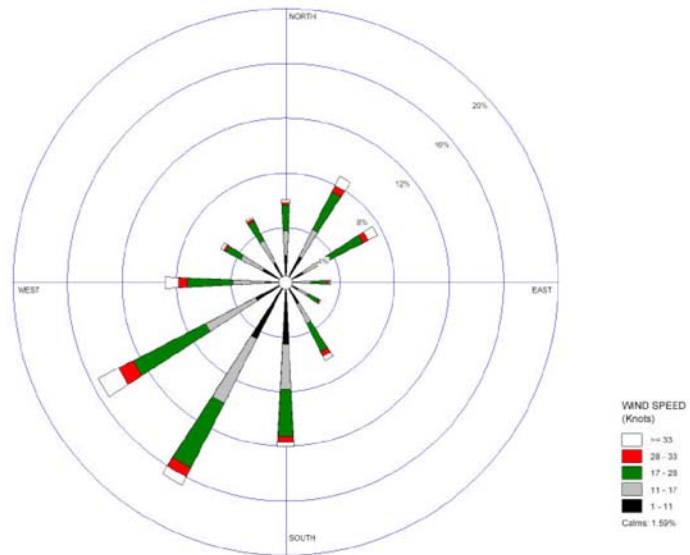

ENVIRONMENTAL REPORT FOR
Swindon, Wiltshire
All Months 1996-2005

Average No. of "Dry" Days for Swindon (Wiltshire) 8:41 PM
Tuesday 28 November 2006
All Months 1996-2005

Month	Average No. "Dry" Days (ie Rainfall <0.2mm)
January	14.9
February	13.1
March	17.7
April	14.4
May	16.1
June	16.5
July	18.4
August	18.0
September	17.3
October	13.9
November	13.5
December	14.7
Year	188.5

Hourly Mean Wind Spider for Swindon (Wiltshire) 8:24 PM
Tuesday 28 November 2006
All Months 1996-2005

DIRECTION OF MEAN WIND			% OF ALL HOURS MEAN WIND SPEED KNOTS						
Centred Around	Lower Limit	Upper Limit	Calm	<11	11-16	17-27	28-33	>33	All
000°	345°	014.9°	1.99%	1.80%	1.86%	0.21%	0.22%	6.08%	
030°	015°	044.9°	2.12%	2.22%	3.10%	0.51%	0.75%	8.70%	
060°	045°	074.9°	1.40%	1.95%	2.97%	0.45%	0.76%	7.53%	
090°	075°	104.9°	0.95%	0.95%	1.14%	0.14%	0.10%	3.29%	
120°	105°	134.9°	0.97%	0.85%	0.90%	0.10%	0.09%	2.90%	
150°	135°	164.9°	1.76%	1.59%	2.32%	0.37%	0.35%	6.38%	
180°	165°	194.9°	4.52%	3.29%	3.44%	0.43%	0.36%	12.03%	
210°	195°	224.9°	4.59%	5.30%	5.32%	0.72%	0.68%	16.62%	
240°	225°	254.9°	2.45%	4.14%	5.95%	1.17%	1.66%	15.37%	
270°	255°	284.9°	1.50%	2.38%	3.30%	0.66%	1.01%	8.85%	
300°	285°	314.9°	1.88%	1.79%	1.27%	0.17%	0.24%	5.34%	
330°	315°	344.9°	1.67%	1.76%	1.59%	0.17%	0.14%	5.32%	
All			1.59%	25.80%	28.02%	33.16%	5.10%	6.36%	

If you require further information, the author.

Available from **120+ Stations UK Wide**
Cost **£300 per Station**
Typically delivered **Within 7 Working Days**